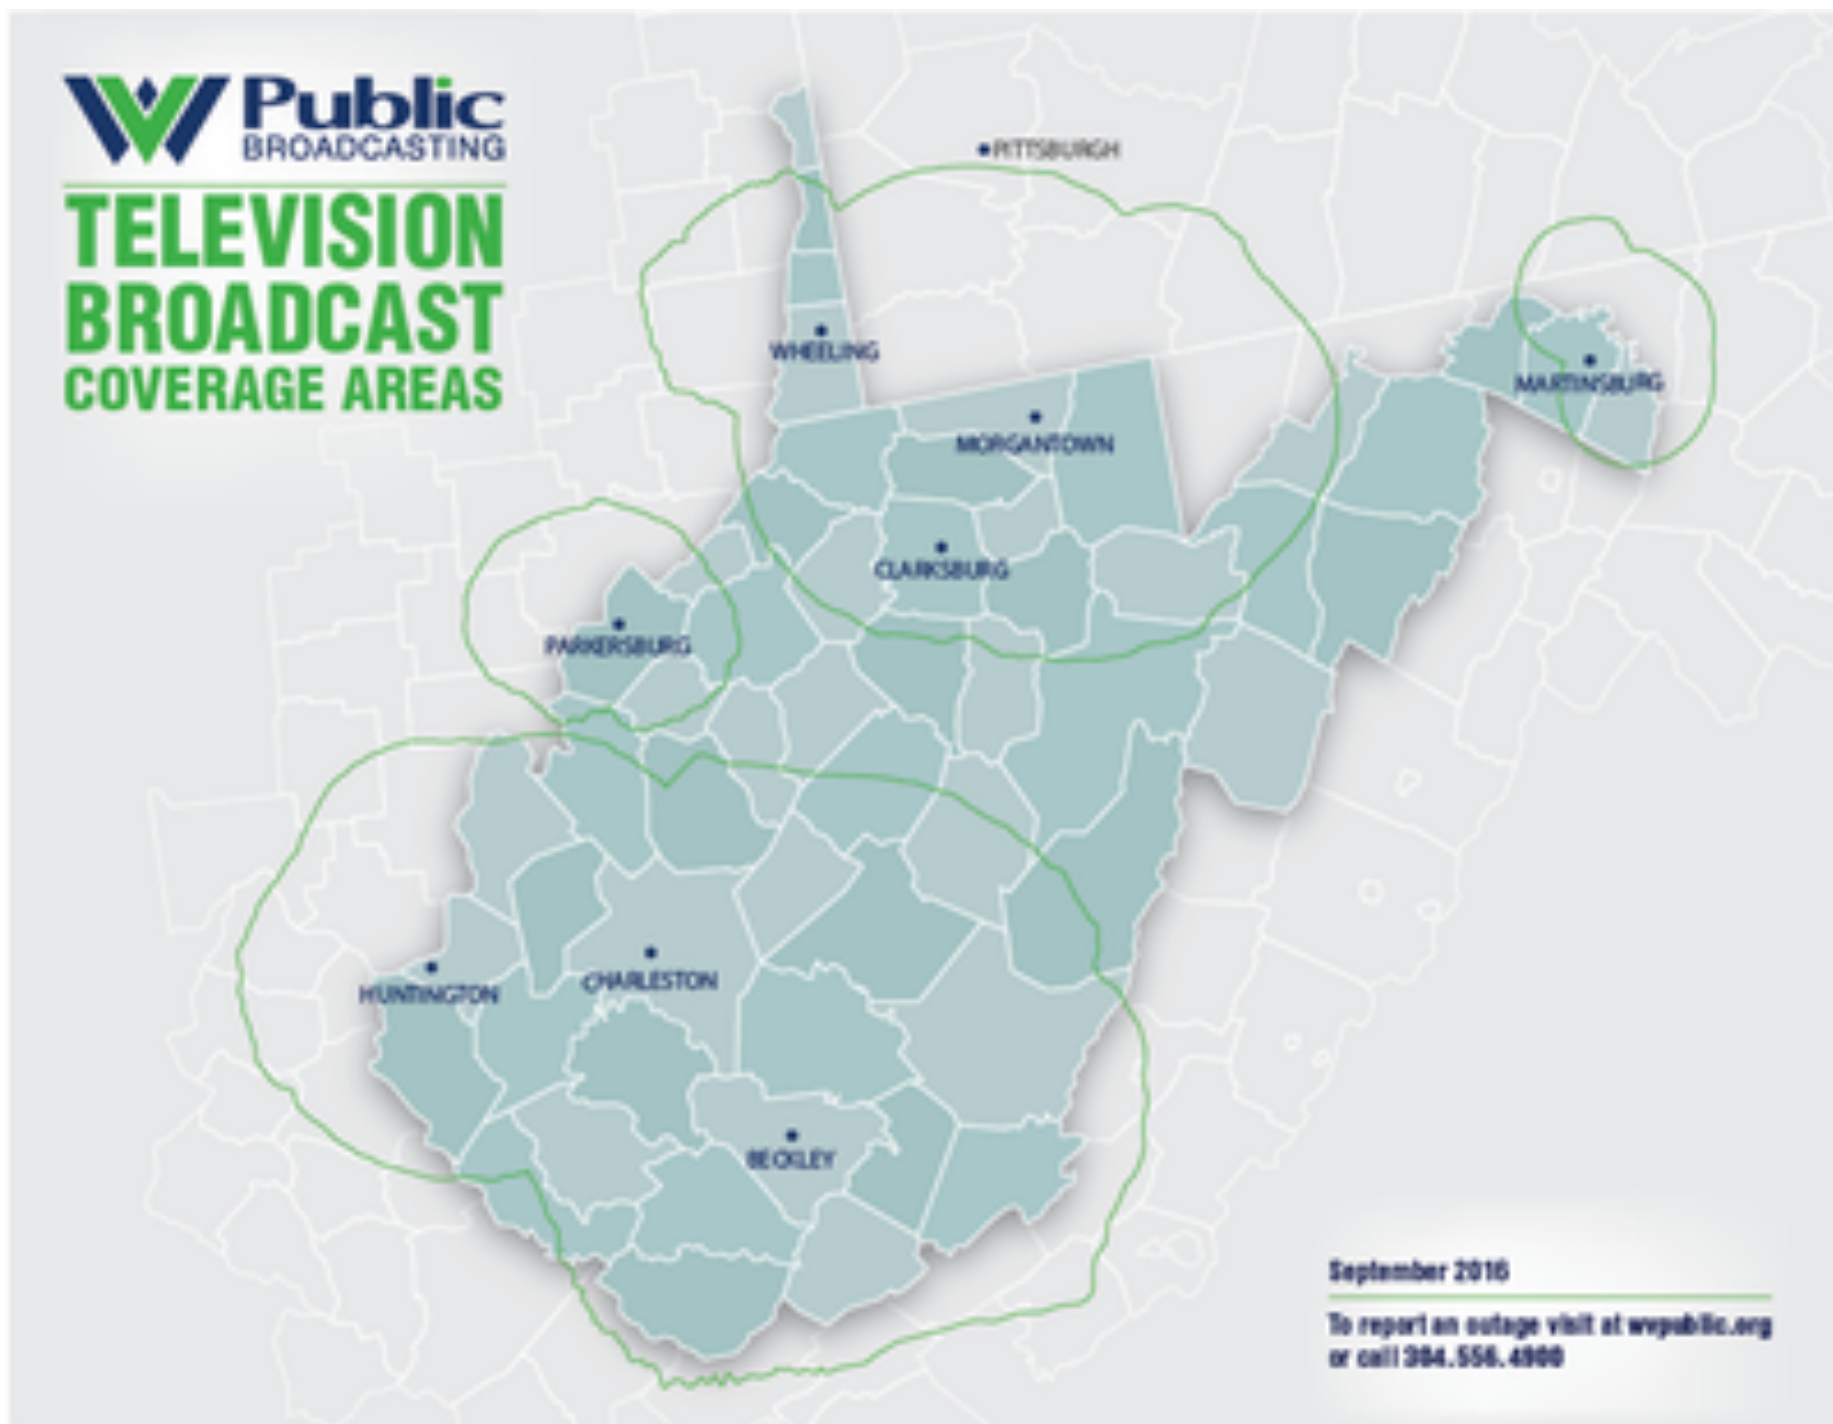

Find WVPB Television

Here are the program schedules (/tvschedule) for WVPB's main channel and the West Virginia Channel

http://mediad.publicbroadcasting.net/p/wvbn/files/styles/x_large/public/201609/tvmap.png

Local Cable TV Listings

Armstrong Cable South Point OH

| | | |
|--|--------------|-------------------|
| WVPB SD 12 | WVPB HD 112 | WV Channel 99 |
| Comcast Bluefield | | |
| WSWP SD 9 | | |
| Comcast Morgantown | | |
| WNPB SD 8 | WNPB HD 810 | WV Channel 798 |
| Comcast Martinsburg | | |
| WNPB SD 25 | WNPB HD 802 | WV Channel 798 |
| Comcast Wheeling | | |
| WNPB SD 10 | WNPB HD 810 | WV Channel 798 |
| Comcast Huntington | | |
| WVPB SD 6 | WVPB HD 1033 | WV Channel 1034 |
| Suddenlink Chas/St.albans/Huntington/Montgomery | | |
| WV Channel SD 5 | | WV Channel HD 137 |
| Suddenlink Beckley/Princeton | | |
| WSWP SD 7 | WSWP HD 107 | WV Channel 137 |
| Suddenlink Elkins | | |
| WNPB SD 6 | | WV Channel 137 |
| Suddenlink Parkersburg | | |
| WVPB SD 12 | WVPB HD 112 | WV Channel 137 |
| Shentel Cable Pineville | | |
| WSWP SD 9 | WSWP HD 209 | |
| Comcast Red House | | |
| WSWP SD 6 | WSWP HD 1033 | |
| | | |

Time Warner Clarksburg

WNPB SD 8

WNPB HD 301

WV Channel 303

Over-the air (antenna) channels

| Call Sign/ RF channel | Location | WVPB | WV Channel |
|-----------------------|-----------------------|------|------------|
| WSWP-TV digital 10 | Grandview/Beckley | 9.1 | 9.2 |
| | Cedarville | 9.1 | 9.2 |
| | Welch | 9.1 | 9.2 |
| WVPB-TV digital 33 | Huntington/Charleston | 33.1 | 33.2 |
| | Parkersburg | 33.1 | 33.2 |
| WNPB-TV digital 24 | Morgantown | 24.1 | 24.2 |
| | Keyser | 24.1 | 24.2 |
| | Martinsburg | 24.1 | 24.2 |
| | Romney | 24.1 | 24.2 |
| | Wheeling | 24.1 | 24.2 |